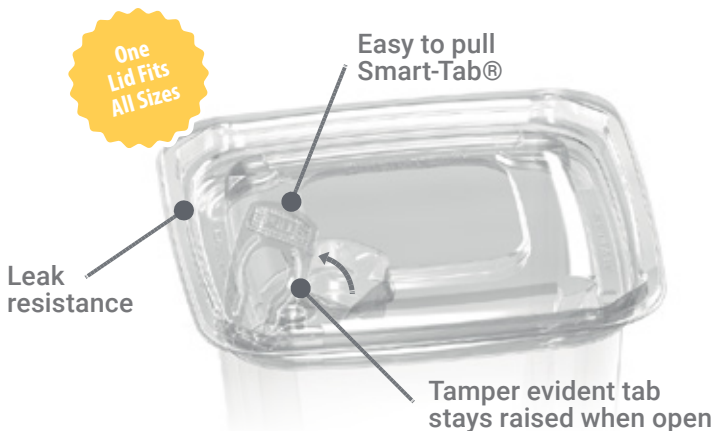

## Tamper Evident Containers

Keep Food Safe and Secure

Smart-Tab® innovative pull tab works just like a soda can tab, but the lid is resealable again and again.

- Smart-Tab® pull-tab stays raised when open
- Eliminates tear strips and the need for shrink bands
- Innovative pull-tab and secure lid makes it easy to open and reseal
- Leak resistant design locks in freshness

## Smart-Tab® Containers

**Tamper evident**

ITEM#	DESCRIPTION	CASE PACK	MATERIAL	PRODUCT DIMENSIONS	CASE DIMENSIONS	CASE WEIGHT	UCC/SCC
ASQ508	8 oz. Smart-Tab® Deli Container Tub Clear	500	PET	4.82 x 4.82 x 2.16	25.20 x 10.70 x 15.00	13.20	10055316517770
ASQ512	12 oz. Smart-Tab® Deli Container Tub Clear	500	PET	4.82 x 4.82 x 2.75	25.20 x 10.70 x 15.00	14.28	10055316517787
ASQ516	16 oz. Smart-Tab® Deli Container Tub Clear	500	PET	4.82 x 4.82 x 3.50	25.20 x 10.70 x 16.80	17.62	10055316517435
ASQ524	24 oz. Smart-Tab® Deli Container Tub Clear	500	PET	4.82 x 4.82 x 4.00	25.20 x 10.70 x 16.80	25.19	10055316517619
ASQ532	32 oz. Smart-Tab® Deli Container Tub Clear	500	PET	4.82 x 4.82 x 4.25	25.20 x 10.70 x 18.30	29.05	10055316517817
ASQ5STL	Smart-Tab® Lid Tab Closed Clear	500	PET	5.34 x 5.34 x 0.50	23.30 x 18.90 x 9.80	11.08	10055316517442
ASQ5STLO	Smart-Tab® Lid Tab Open Clear	510	PET	5.34 x 5.34 x 0.50	23.30 x 18.90 x 9.80	10.73	10055316518777

One Lid Fits All Sizes

BreakAway™ containers are available in a variety of shapes and sizes. They feature a unique closure, that indicates if the container has been opened or tampered with.

- Unique, patented closure prevents tampering
  - No shrink bands required
  - No Tear strip to discard