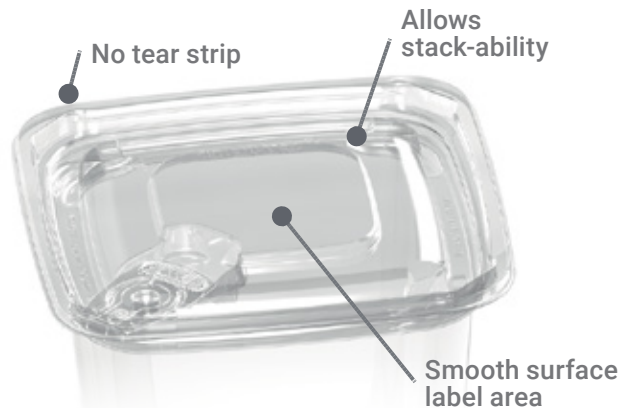

## Tamper Evident Containers

Keep Food Safe and Secure

Smart-Tab® innovative pull tab works just like a soda can tab, but the lid is resealable again and again.

- Smart-Tab® pull-tab stays raised when open
- Eliminates tear strips and the need for shrink bands
- Innovative pull-tab and secure lid makes it easy to open and reseal
- Leak resistant design locks in freshness

## Smart-Tab® Containers

**Tamper evident**

ITEM#	DESCRIPTION	CASE PACK	MATERIAL	PRODUCT DIMENSIONS	CASE DIMENSIONS	CASE WEIGHT	UCC/SCC
ASQ508	8 oz. Smart-Tab® Deli Container Tub Clear	500	PET	4.82 x 4.82 x 2.16	25.20 x 10.70 x 15.00	13.20	10055316517770
ASQ512	12 oz. Smart-Tab® Deli Container Tub Clear	500	PET	4.82 x 4.82 x 2.75	25.20 x 10.70 x 15.00	14.28	10055316517787
ASQ516	16 oz. Smart-Tab® Deli Container Tub Clear	500	PET	4.82 x 4.82 x 3.50	25.20 x 10.70 x 16.80	17.62	10055316517435
ASQ524	24 oz. Smart-Tab® Deli Container Tub Clear	500	PET	4.82 x 4.82 x 4.00	25.20 x 10.70 x 16.80	25.19	10055316517619
ASQ532	32 oz. Smart-Tab® Deli Container Tub Clear	500	PET	4.82 x 4.82 x 4.25	25.20 x 10.70 x 18.30	29.05	10055316517817
ASQ5STL	Smart-Tab® Lid Tab Closed Clear	500	PET	5.34 x 5.34 x 0.50	23.30 x 18.90 x 9.80	11.08	10055316517442
ASQ5STLO	Smart-Tab® Lid Tab Open Clear	510	PET	5.34 x 5.34 x 0.50	23.30 x 18.90 x 9.80	10.73	10055316518777

One Lid Fits All Sizes

BreakAway™ containers are available in a variety of shapes and sizes. They feature a unique closure, that indicates if the container has been opened or tampered with.

- Unique, patented closure prevents tampering
  - No shrink bands required
  - No Tear strip to discard